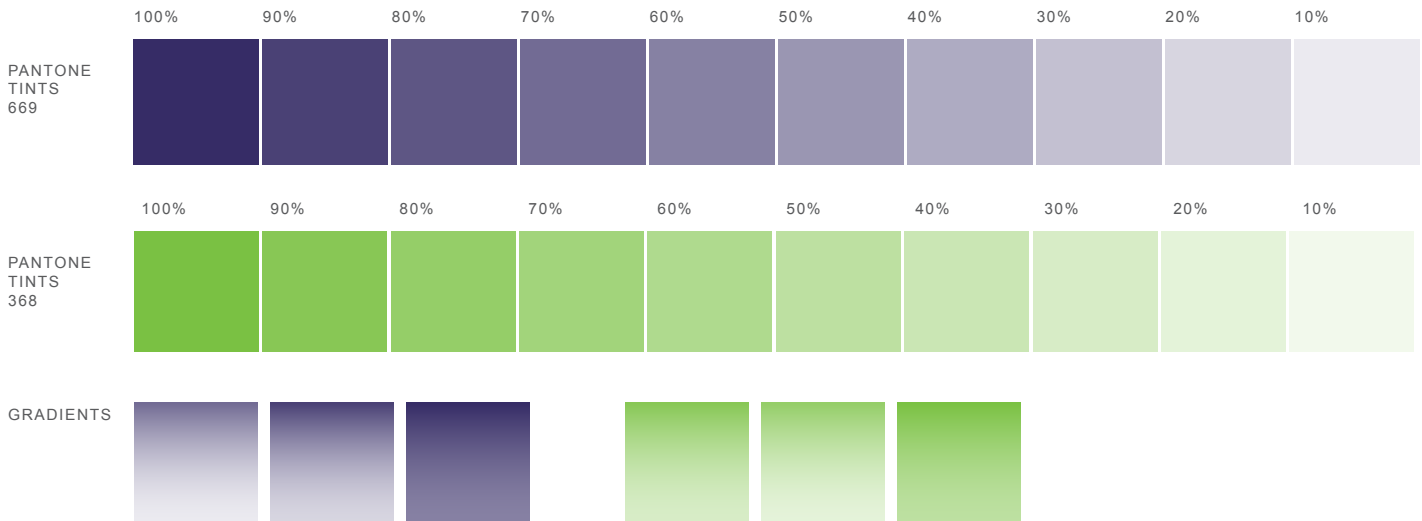

PHP Brand Colors and Graphics (page 1)

Please use PHP official colors and tints in graphics.

PMS OFFICIAL PURPLE: PMS 669; R-66, G-46, B-93; HEX-422e5d, LAB-23, 18, -25PMS

PMS OFFICIAL GREEN: PMS 368; R-103, G-189, B-70; HEX-66bc29, LAB-69, -45, 60

Color Options

Official Mark (Print-for rt. or left alignment)

(Digital-for rt. or left alignment)

(Print-for center alignment)

(Digital-for center alignment)

Tinted and Gradiated Waves

PHP Secondary Brand Colors *(page 2)*

Alternate warm palette option includes

Primary Brand Colors:

PMS OFFICIAL PURPLE: PMS 669; R-66, G-46, B-93; HEX-422e5d, LAB-23, 18, -25

PMS OFFICIAL GREEN: PMS 368; R-103, G-189, B-70; HEX-66bc29, LAB-69, -45, 60

Secondary Colors:

PMS Orange: 158; R-234, G-113, B-37; HEX-ea7125; LAB-62, 45, 61, CMYK-4,68,95,0

PMS Yellow: 7408; R-244, G-175, B-0; HEX-f4a400; LAB-77, 18, 79, CMYK-4,34,100,0

PMS Darker Grey: 431; R-95, G-106, B-114; HEX-5f6a72; CMYK-65, 51, 44, 16